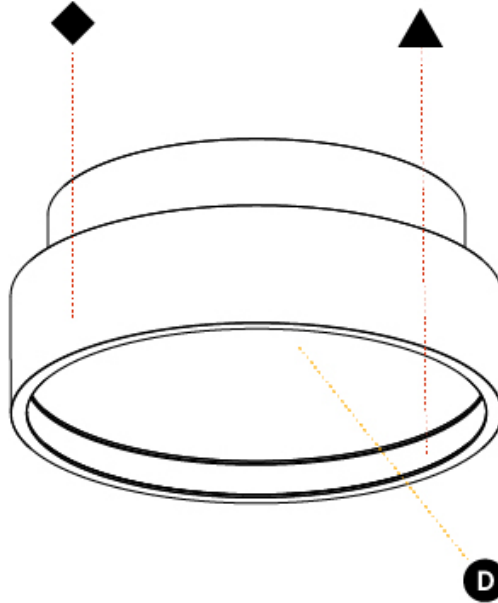

SIGN DIVA KORONA SURFACE

A3D100-

PROJECT	_____
TYPE	_____
SPECIFIER	_____
QUANTITY	_____
DATE	_____