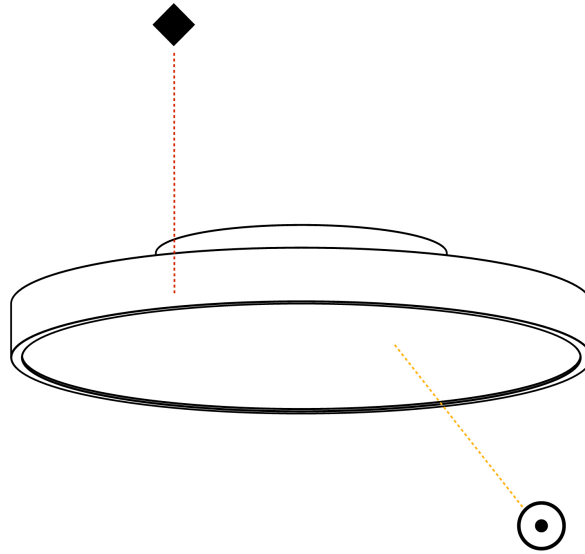

SIGN DIVA SURFACE

A3D091-

PROJECT	_____
TYPE	_____
SPECIFIER	_____
QUANTITY	_____
DATE	_____