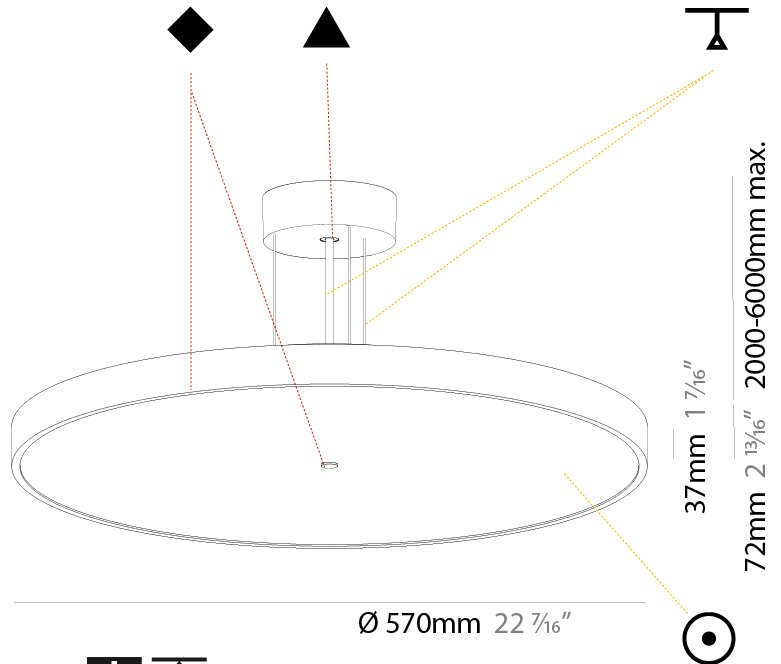

GENERAL

Series: Sign Diva
Subseries: Sign Diva
Brand: Prolicht
Division: Architectural
Mounting Type: Suspension
Mounting Location: Ceiling
Subcategory: Pendant

PHYSICAL

Shape: Round
Diameter (mm): 570
Diameter (in): 22 7/16
Height (mm): 72
Height (in): 2 13/16
Max. Overall Height (mm): 6072
Max. Overall Height (in): 239 1/16
Light Distribution: Direct
Weight (kg): 7.802
Weight (lbs): 17.2
Diffuser: PMMA - Opal / Micro-Prism / Sparkling Secret / Vintage Industrial with Shine Ring
Fixture Finish: SSR / BKV / CWI / CRY / HAB / UFT / ITA / RUA / FTG / MYG / LOD / PUS / FRO / FUP / KIA / POP / BLS / SPG / MEY / GOH / GUM / CHC / COM / ABZ / JAG / OBR / MOS / ROR
Fixture Material: Extruded Aluminum / Steel
Cable Details: 2000mm or 6000mm Transparent Cable

ELECTRICAL

Lamp Type: LED (Zhaga Standard)
Input Wattage (W): 58.3
Total Output Wattage (W): 53
Dimming: Tri-Mode (Non-Dimming and Phase Dimming (120Vac only) and 0-10V Dimming)
Driver Included: Yes
Driver Location: Integrated
Driver Type: Constant Current - Universal
Driver Class: Class 2
Input Voltage (V): 120 - 277
Constant Current (MA): 350

LED

Color Temperature (°K): 2700 / 3000 / 3500 / 4000
Max. Delivered Lumen (lm): 5060 / 6120 / 6233 / 6360
CRI: >90 CRI
Lamp Life (hrs): 50000

OPTICAL

RATINGS AND CERTIFICATIONS

Certified By: Certified for North American Standards
IP rating: IP20