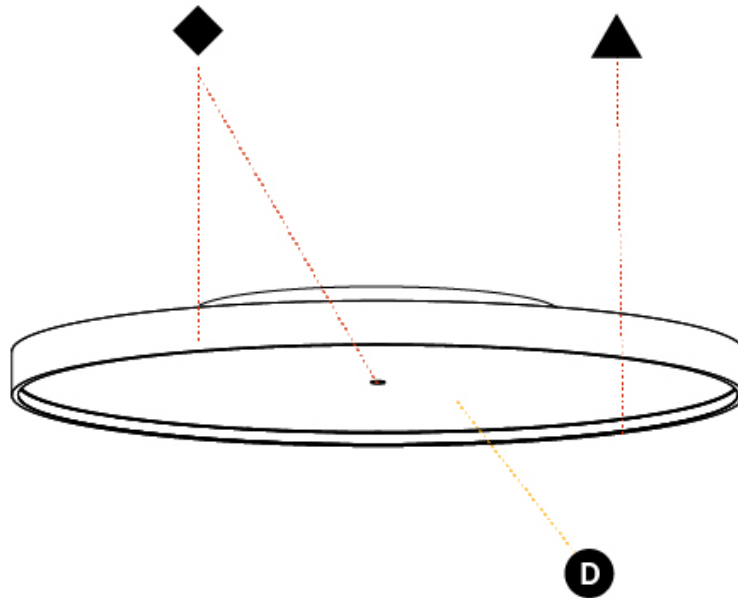

A3D103-

PROJECT

TYPE

SPECIFIER

QUANTITY

DATE