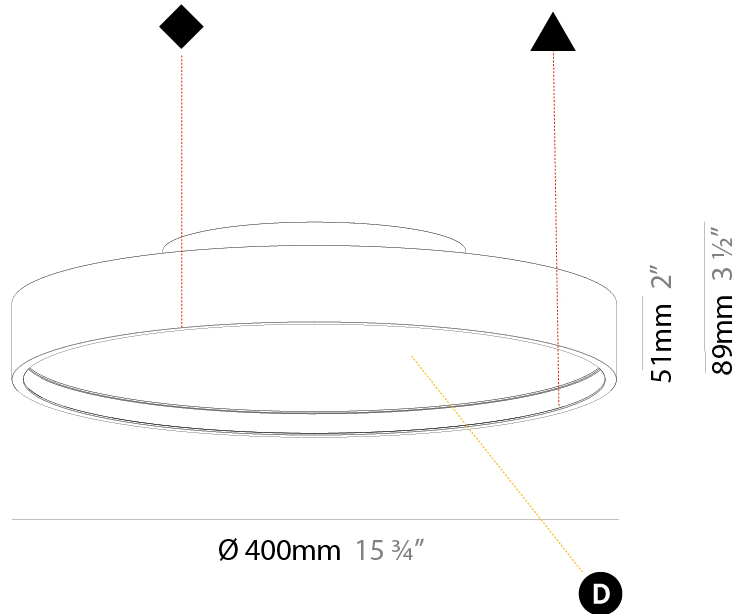

1. To build a product code in our configurator select the specify button on the base model # product page
2. To build a manual product code on this datasheet choose from the options listed below in blue font and add the suffix to the base model #

GENERAL

Series: Sign Diva
Subseries: Sign Diva Korona
Brand: Prolicht
Division: Architectural
Mounting Type: Surface
Mounting Location: Ceiling
Subcategory: Ambient

PHYSICAL

Shape: Round
Diameter (mm): 400
Diameter (in): 15 3/4
Height (mm): 89
Height (in): 3 1/2
Light Distribution: Direct
Weight (kg): 2.636
Weight (lbs): 5.811

Diffuser: [PMMA - Opal/Micro-Prism/Sparkling Secret/Vintage Industrial](#)
Fixture Finish: [SSR / BKV / CWI / CRY / HAB / UFT / ITA / RUA / FTG / MYG / LOD / PUS / FRO / FUP / KIA / POP / BLS / SPG / MEY / GOH / GUM / CHC / COM / ABZ / JAG / OBR / MOS / ROR](#)
Fixture Material: [Extruded Aluminum / Steel](#)

ELECTRICAL

Lamp Type: LED (Zhaga Standard)
Input Wattage (W): 19.8
Total Output Wattage (W): 16
Dimming: [Tri-Mode (Non-Dimming and Phase Dimming (120Vac only) and 0-10V Dimming)](#)
Driver Included: Yes
Driver Location: Integrated
Driver Type: Constant Current - Universal
Driver Class: Class 2
Input Voltage (V): 120 - 277
Constant Current (MA): 500

LED

Color Temperature (°K): [3000 / 3500 / 4000](#)
Max. Delivered Lumen (lm): 2260 / 2293 / 2340
CRI: >90 CRI
Lamp Life (hrs): 50000

OPTICAL

RATINGS AND CERTIFICATIONS

Certified By: Certified for North American Standards
IP rating: IP20