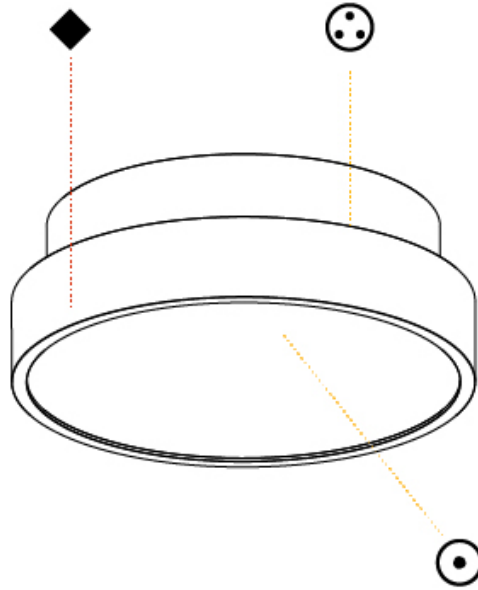

SIGN DIVA SURFACE

A3D090-

PROJECT _____

TYPE _____

SPECIFIER _____

QUANTITY _____

DATE _____