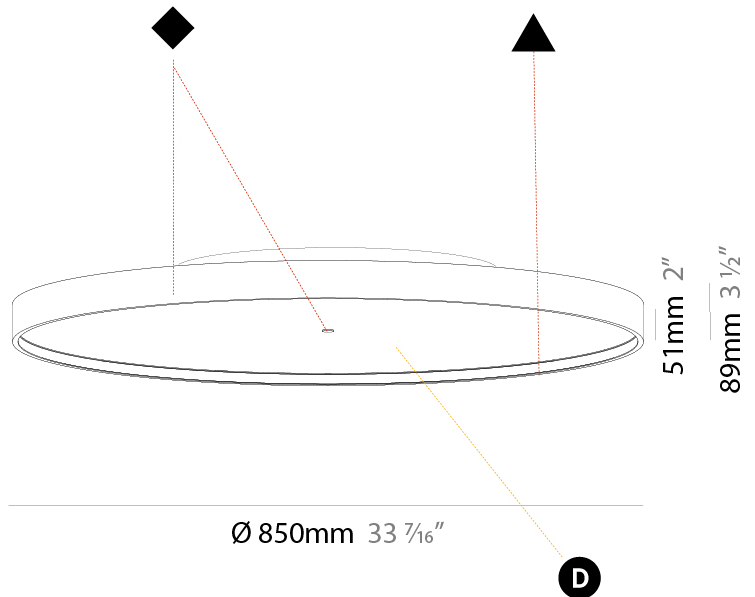

GENERAL

Series: Sign Diva
Subseries: Sign Diva Korona
Brand: Prolicht
Division: Architectural
Mounting Type: Surface
Mounting Location: Ceiling
Subcategory: Ambient

PHYSICAL

Shape: Round
Diameter (mm): 850
Diameter (in): 33 7/16
Height (mm): 89
Height (in): 3 1/2
Light Distribution: Direct
Weight (kg): 13.244
Weight (lbs): 29.198
Diffuser: PMMA - Opal/Micro-Prism/Sparkling Secret/Vintage Industrial
Fixture Finish: SSR / BKV / CWI / CRY / HAB / UFT / ITA / RUA / FTG / MYG / LOD / PUS / FRO / FUP / KIA / POP / BLS / SPG / MEY / GOH / GUM / CHC / COM / ABZ / JAG / OBR / MOS / ROR
Fixture Material: Extruded Aluminum / Steel

ELECTRICAL

Lamp Type: LED (Zhaga Standard)
Input Wattage (W): 96.8
Total Output Wattage (W): 76.8
Dimming: Tri-Mode (Non-Dimming and Phase Dimming (120Vac only) and 0-10V Dimming)
Driver Included: Yes
Driver Location: Integrated
Driver Type: Constant Current - Universal
Driver Class: Class 2
Input Voltage (V): 120 - 277
Constant Current (MA): 600

LED

Color Temperature (°K): 3000 / 3500 / 4000
Max. Delivered Lumen (lm): 11160 / 11388 / 11620
CRI: >90 CRI
Lamp Life (hrs): 50000

OPTICAL

RATINGS AND CERTIFICATIONS

Certified By: Certified for North American Standards
IP rating: IP20