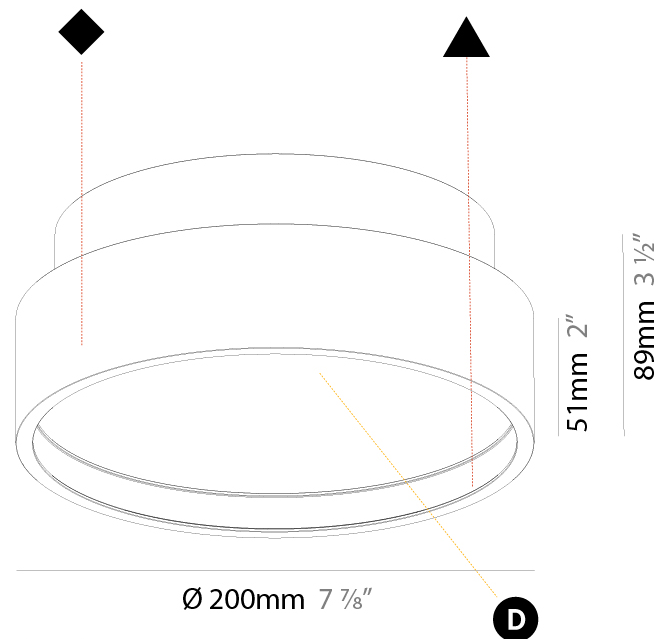

1. To build a product code in our configurator select the specify button on the base model # product page
2. To build a manual product code on this datasheet choose from the options listed below in blue font and add the suffix to the base model #

GENERAL

Series: Sign Diva
Subseries: Sign Diva Korona
Brand: Prolicht
Division: Architectural
Mounting Type: Surface
Mounting Location: Ceiling
Subcategory: Ambient

PHYSICAL

Shape: Round
Diameter (mm): 200
Diameter (in): 7 7/8
Height (mm): 89
Height (in): 3 1/2
Light Distribution: Direct
Weight (kg): 1.263
Weight (lbs): 2.784
Diffuser: PMMA - Opal/Micro-Prism/Sparkling Secret/Vintage Industrial
Fixture Finish: SSR / BKV / CWI / CRY / HAB / UFT / ITA / RUA / FTG / MYG / LOD / PUS / FRO / FUP / KIA / POP / BLS / SPG / MEY / GOH / GUM / CHC / COM / ABZ / JAG / OBR / MOS / ROR
Fixture Material: Extruded Aluminum / Steel

ELECTRICAL

Lamp Type: LED (Zhaga Standard)
Input Wattage (W): 12.1
Total Output Wattage (W): 11
Dimming: Tri-Mode (Non-Dimming and Phase Dimming (120Vac only) and 0-10V Dimming)
Driver Included: Yes
Driver Location: Integrated
Driver Type: Constant Current - Universal
Driver Class: Class 2
Input Voltage (V): 120 - 277
Constant Current (MA): 350

LED

Color Temperature (°K): 3000 / 3500 / 4000
Max. Delivered Lumen (lm): 1040 / 1054 / 1080
CRI: >90 CRI
Lamp Life (hrs): 50000

OPTICAL

RATINGS AND CERTIFICATIONS

Certified By: Certified for North American Standards
IP rating: IP20