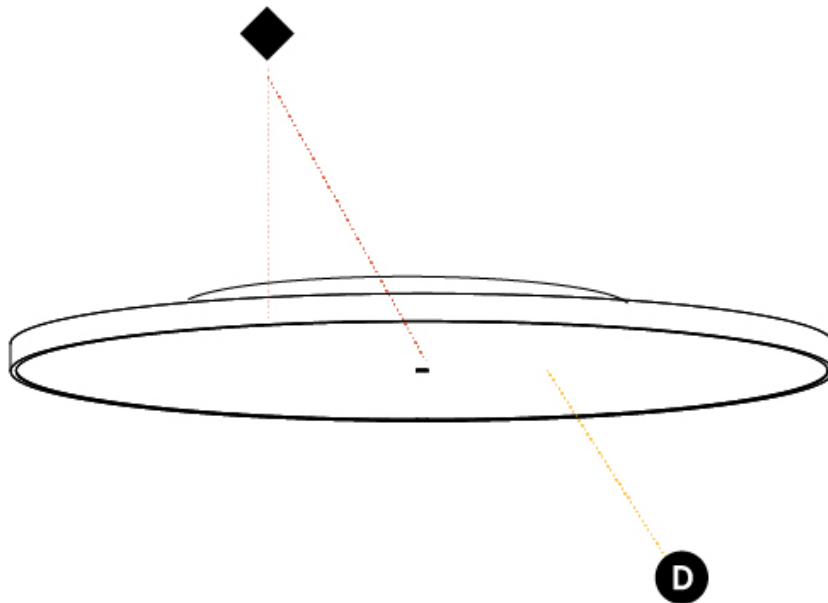

SIGN DIVA SURFACE

A3D094-

PROJECT

TYPE

SPECIFIER

QUANTITY

DATE