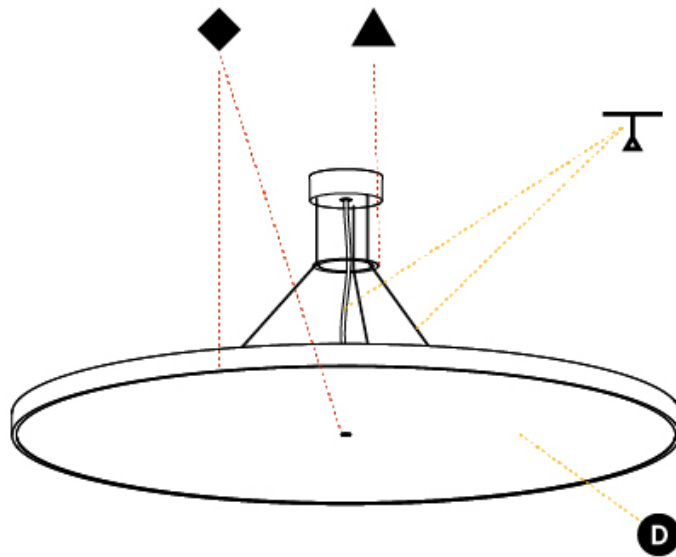

SIGN DIVA SUSPENSION

A300008-

PROJECT _____

TYPE _____

SPECIFIER _____

QUANTITY _____

DATE _____

A