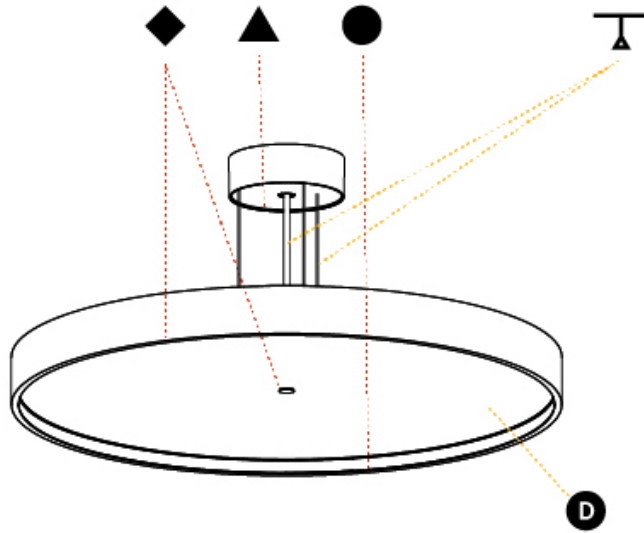

SIGN DIVA KORONA SUSPENSION

A300013-

PROJECT	_____
TYPE	_____
SPECIFIER	_____
QUANTITY	_____
DATE	_____

A