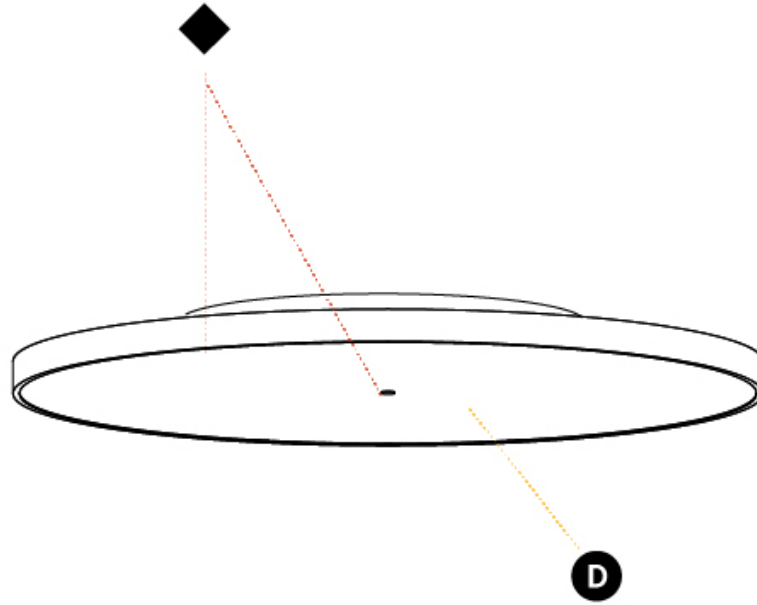

SIGN DIVA SURFACE

A3D093-

PROJECT	_____
TYPE	_____
SPECIFIER	_____
QUANTITY	_____
DATE	_____