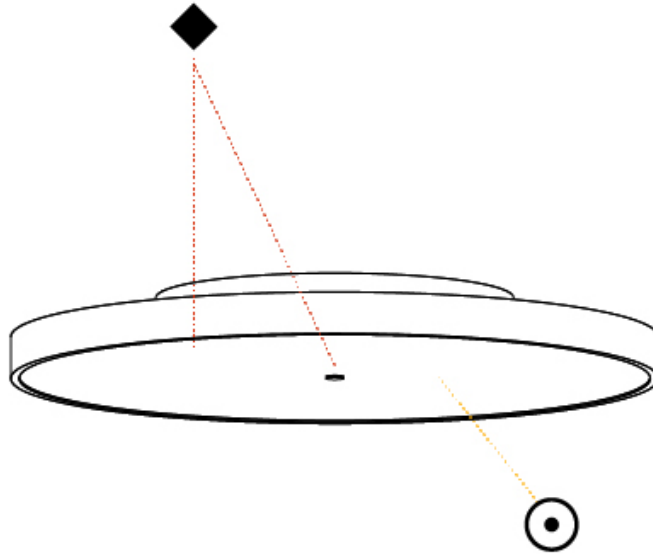

A3D092-

PROJECT

TYPE

SPECIFIER

QUANTITY

DATE

A