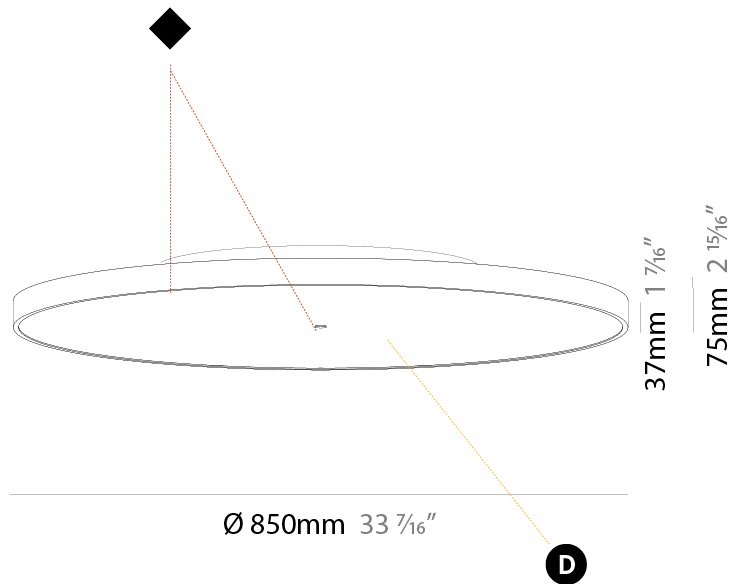

GENERAL

Series: Sign Diva
Subseries: Sign Diva
Brand: Prolicht
Division: Architectural
Mounting Type: Surface
Mounting Location: Ceiling
Subcategory: Ambient

PHYSICAL

Shape: Round
Diameter (mm): 850
Diameter (in): 33 7/16
Height (mm): 75
Height (in): 2 15/16
Light Distribution: Direct
Weight (kg): 12.925
Weight (lbs): 28.495
Diffuser: PMMA - Opal/Micro-Prism/Sparkling Secret/Vintage Industrial with Shine Ring
Fixture Finish: SSR / BKV / CWI / CRY / HAB / UFT / ITA / RUA / FTG / MYG / LOD / PUS / FRO / FUP / KIA / POP / BLS / SPG / MEY / GOH / GUM / CHC / COM / ABZ / JAG / OBR / MOS / ROR
Fixture Material: Extruded Aluminum / Steel

ELECTRICAL

Lamp Type: LED (Zhaga Standard)
Input Wattage (W): 96.8
Total Output Wattage (W): 76.8
Dimming: Tri-Mode (Non-Dimming and Phase Dimming (120Vac only) and 0-10V Dimming)
Driver Included: Yes
Driver Location: Integrated
Driver Type: Constant Current - Universal
Driver Class: Class 2
Input Voltage (V): 120 - 277
Constant Current (MA): 600

LED

Color Temperature (°K): 3000 / 3500 / 4000
Max. Delivered Lumen (lm): 11160 / 11388 / 11620
CRI: >90 CRI
Lamp Life (hrs): 50000

OPTICAL

RATINGS AND CERTIFICATIONS

Certified By: Certified for North American Standards
IP rating: IP20