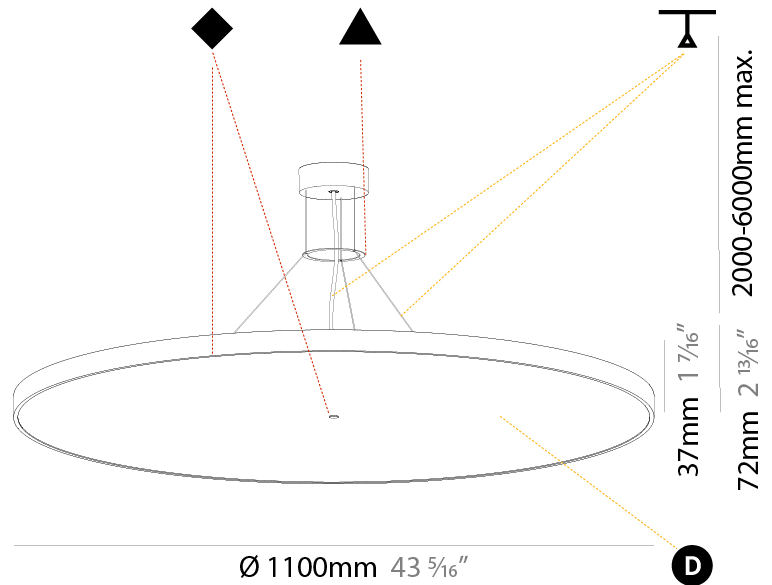

GENERAL

Series: Sign Diva
Subseries: Sign Diva
Brand: Prolicht
Division: Architectural
Mounting Type: Suspension
Mounting Location: Ceiling
Subcategory: Pendant

PHYSICAL

Shape: Round
Diameter (mm): 1100
Diameter (in): 43 ⁵/₁₆"
Height (mm): 86
Height (in): 3 ³/₈"
Light Distribution: Direct
Weight (kg): 19.475
Weight (lbs): 42.94
Diffuser: PMMA - Opal / Micro-Prism / Sparkling Secret / Vintage Industrial
Fixture Finish: SSR / BKV / CWI / CRY / HAB / UFT / ITA / RUA / FTG / MYG / LOD / PUS / FRO / FUP / KIA / POP / BLS / SPG / MEY / GOH / GUM / CHC / COM / ABZ / JAG / OBR / MOS / ROR
Fixture Material: Extruded Aluminum / Steel
Cable Details: 2,000mm/78 3/4" or 6,000mm/236 1/4" Transparent Cable

ELECTRICAL

Lamp Type: LED (Zhaga Standard)
Input Wattage (W): 169.4
Total Output Wattage (W): 134
Dimming: Tri-Mode (Non-Dimming and Phase Dimming (120Vac only) and 0-10V Dimming)
Driver Included: Yes
Driver Location: Integrated
Driver Type: Constant Current - Universal
Driver Class: Class 2
Input Voltage (V): 120 - 277
Constant Current (MA): 600

LED

Color Temperature (°K): 2700 / 3000 / 3500 / 4000
Max. Delivered Lumen (lm): 16140 / 19520 / 19933 / 20340
CRI: >90 CRI
Lamp Life (hrs): 50000

OPTICAL

RATINGS AND CERTIFICATIONS

Certified By: Certified for North American Standards
IP rating: IP20

PROJECT
TYPE
SPECIFIER
QUANTITY
DATE