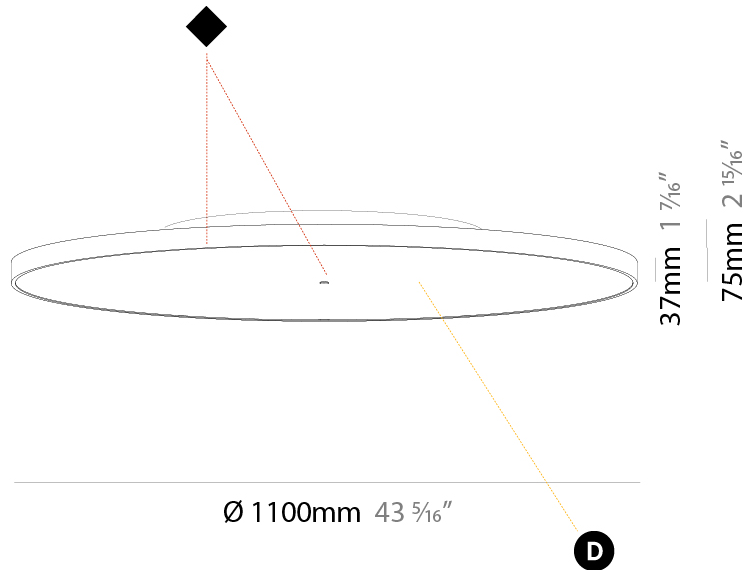

GENERAL

Series: Sign Diva
Subseries: Sign Diva
Brand: Prolicht
Division: Architectural
Mounting Type: Surface
Mounting Location: Ceiling
Subcategory: Ambient

PHYSICAL

Shape: Round
Diameter (mm): 1100
Diameter (in): 43 ⁵/₁₆"
Height (mm): 75
Height (in): 2 ¹⁵/₁₆"
Light Distribution: Direct
Weight (kg): 18.324
Weight (lbs): 40.397
Diffuser: PMMA - Opal/Micro-Prism/Sparkling Secret/Vintage Industrial with Shine Ring
Fixture Finish: SSR / BKV / CWI / CRY / HAB / UFT / ITA / RUA / FTG / MYG / LOD / PUS / FRO / FUP / KIA / POP / BLS / SPG / MEY / GOH / GUM / CHC / COM / ABZ / JAG / OBR / MOS / ROR
Fixture Material: Extruded Aluminum / Steel

ELECTRICAL

Lamp Type: LED (Zhaga Standard)
Input Wattage (W): 169.4
Total Output Wattage (W): 134
Dimming: Tri-Mode (Non-Dimming and Phase Dimming (120Vac only) and 0-10V Dimming)
Driver Included: Yes
Driver Location: Integrated
Driver Type: Constant Current - Universal
Driver Class: Class 2
Input Voltage (V): 120 - 277
Constant Current (MA): 600

LED

Color Temperature (°K): 3000 / 3500 / 4000
Max. Delivered Lumen (lm): 19520 / 19933 / 20340
CRI: >90 CRI
Lamp Life (hrs): 50000

OPTICAL

RATINGS AND CERTIFICATIONS

Certified By: Certified for North American Standards
IP rating: IP20